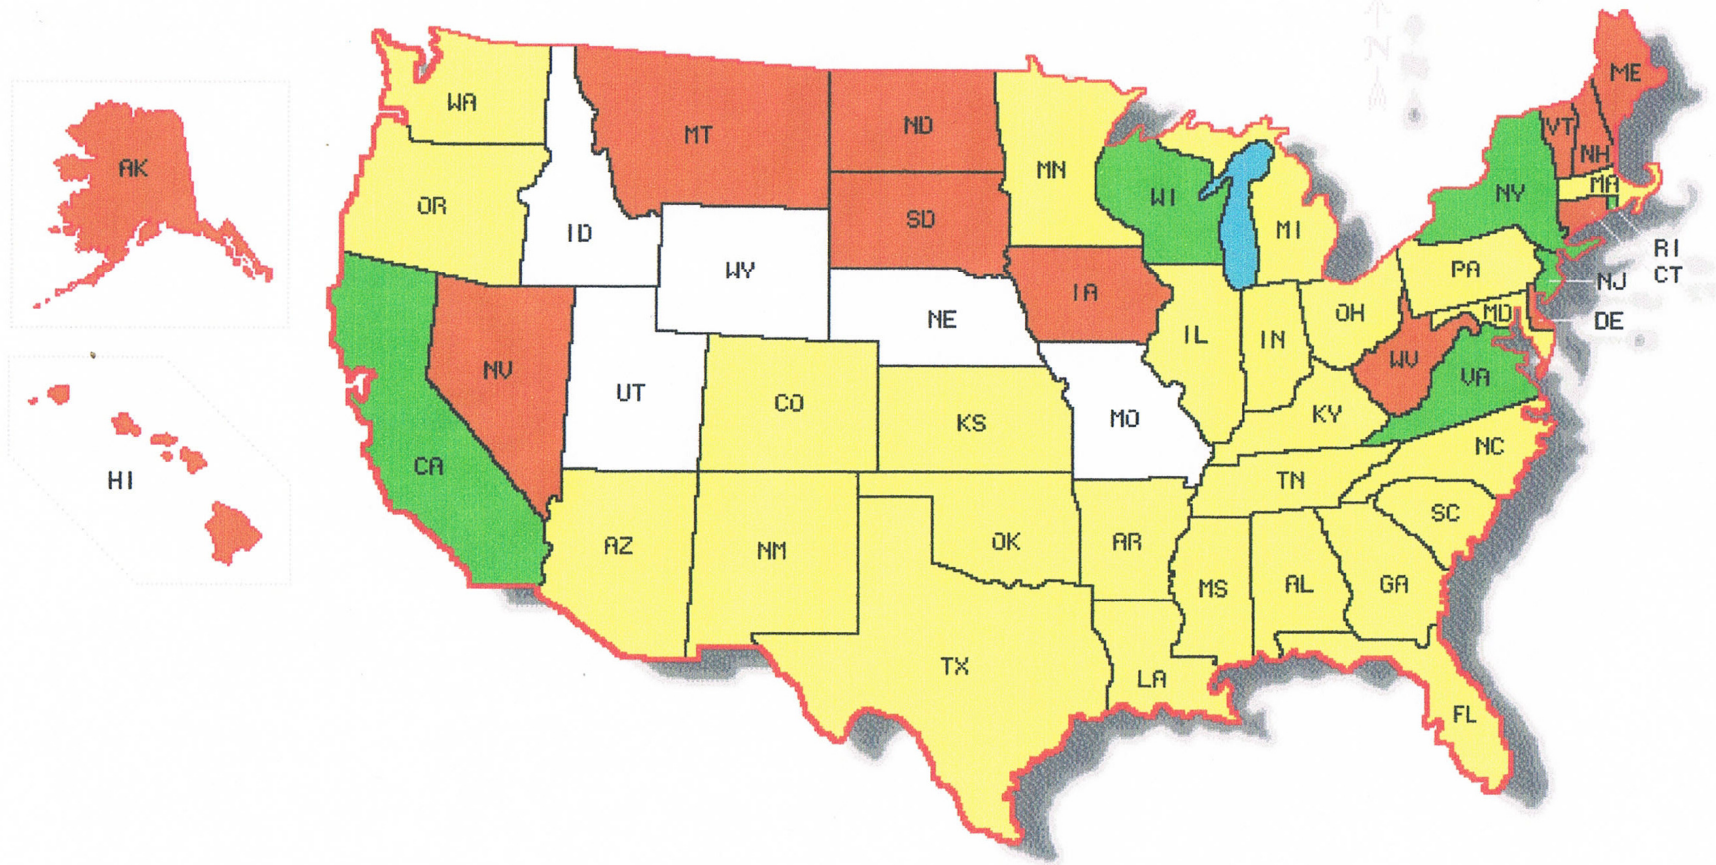

Representative Support on the House Side (H.R. 543) : Total as of April 10, 2014 is 188

**ORANGE:** 100 percent signed  
**GREEN:** 50 percent or more signed  
**YELLOW:** Under 50 percent signed  
**WHITE:** No signers